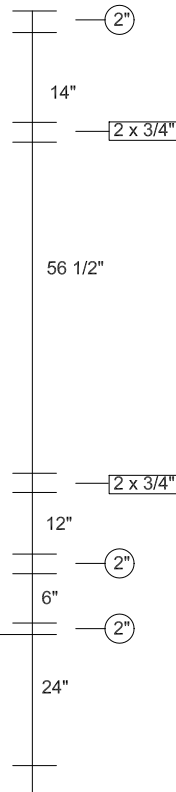

ORNAMENTAL FENCE PANEL
8' X 8'

INSTALLATION RAIL TO POST