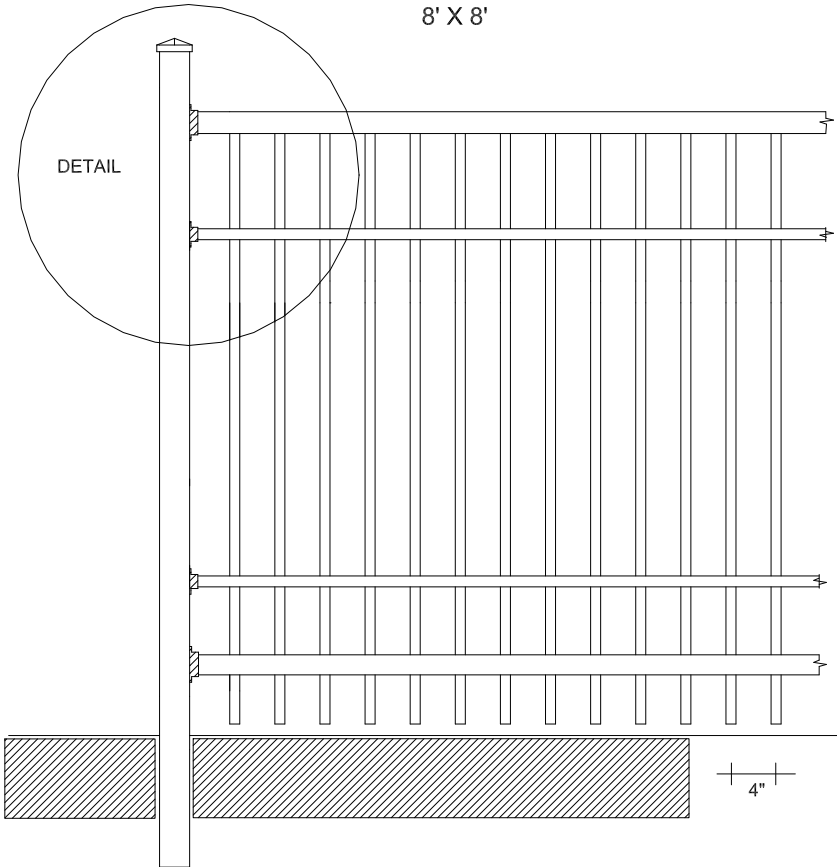

ORNAMENTAL FENCE PANEL
8' X 8'

INSTALLATION RAIL TO POST